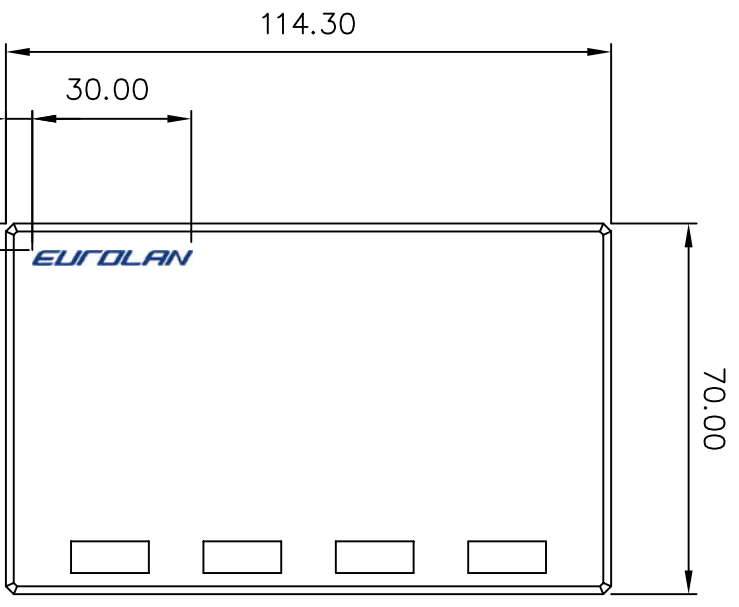

REVISIONS				
ZONE	REV	DESCRIPTION	DATE	DRAWN
	A			

NOTE:

- 1. PACKAGING: 1 PC/bag/Euroolan box
- 120 PCS Euroolan box/Euroolan carton
- Euroolan box size: 503X382X209 mm
- Euroolan carton size: 515X394X230 mm

UNLESS OTHERWISE SPECIFIED:		PROJECT ID		TITLE	
TOLERANCES		12B-00-04WT		EUROLAN	
INCH	MM	FILE	DATE	Surface Mount Box 4P	
.XX ± .016	.XX ± 0.2	DRAWN		SIZE A4	
.XXX ± .004	.XX ± 0.1	CHECK		DRAWING NUMBER	
		APPROVED		PART NUMBER	
				SCALE 1 : 1	
				UNIT MM	
				SHEET 1 OF 1	
				REV A	