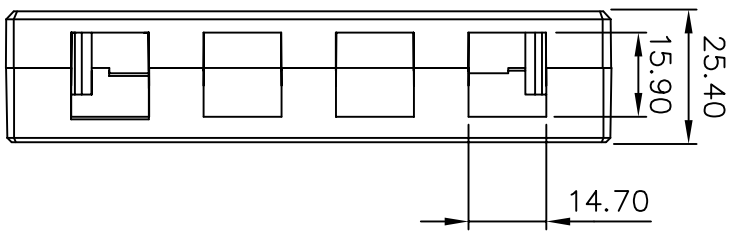

REVISIONS				
ZONE	REV	DESCRIPTION	DATE	DRAWN
	A			

NOTE:

- 1. PACKAGING: 1 PC/bag/Euroolan box
- 120 PCS Euroolan box/Euroolan carton
- Euroolan box size: 503X382X209 mm
- Euroolan carton size: 515X394X230 mm

UNLESS OTHERWISE SPECIFIED:		PROJECT ID		TITLE	
TOLERANCES		12B-00-04WT		EUROLAN	
INCH	MM	FILE	DATE	Surface Mount Box 4P	
.XX ± .016	.XX ± 0.2	DRAWN		SIZE A4	
.XXX ± .004	.XX ± 0.1	CHECK		DRAWING NUMBER	
		APPROVED		PART NUMBER	
				SCALE 1 : 1	
				UNIT MM	
				SHEET 1 OF 1	
				REV A	