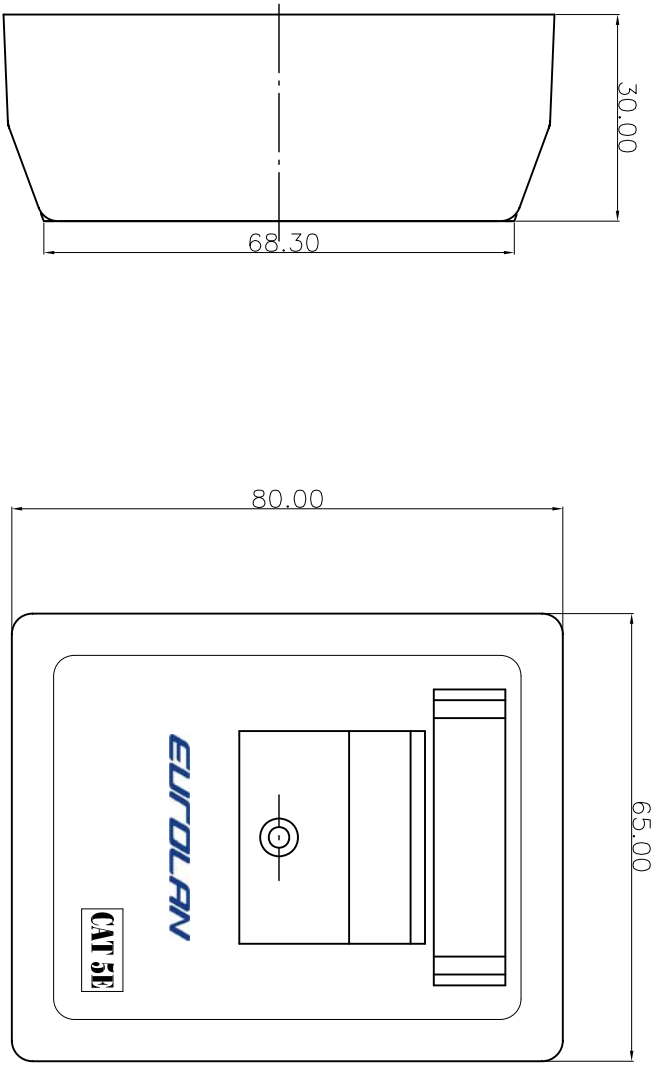

4

3

2

1

REVISIONS				
ZONE	REV	DESCRIPTION	DATE	DRAWN
	A			

NOTE:

1. PACKAGING: 1 PC/bag, 30 PCS/Eurofan box
- Eurofan box size: 248X188X209 mm
- 4 PCS Eurofan box/Eurofan carton
- Eurofan carton size: 515X394X230 mm

UNLESS OTHERWISE SPECIFIED:		PROJECT ID		TITLE	
TOLERANCES		12D-U5-02WT		EUROLAN	
INCH	MM	FILE	DATE	Surface Mount Box	
.XX ± .016	.XX ± 0.2	DRAWN			
.XXX ± .008	.XX ± 0.1	CHECK			
.XXX ± .004	.X ± .5	APPROVED			
ANGULAR		Winnie		SIZE	
X ± 1°				DRAWING NUMBER	
				PART NUMBER	
				SHEET	
				1 OF 1	
				REV	
				A	
				SCALE	
				1 : 1	
				UNIT	
				MM	